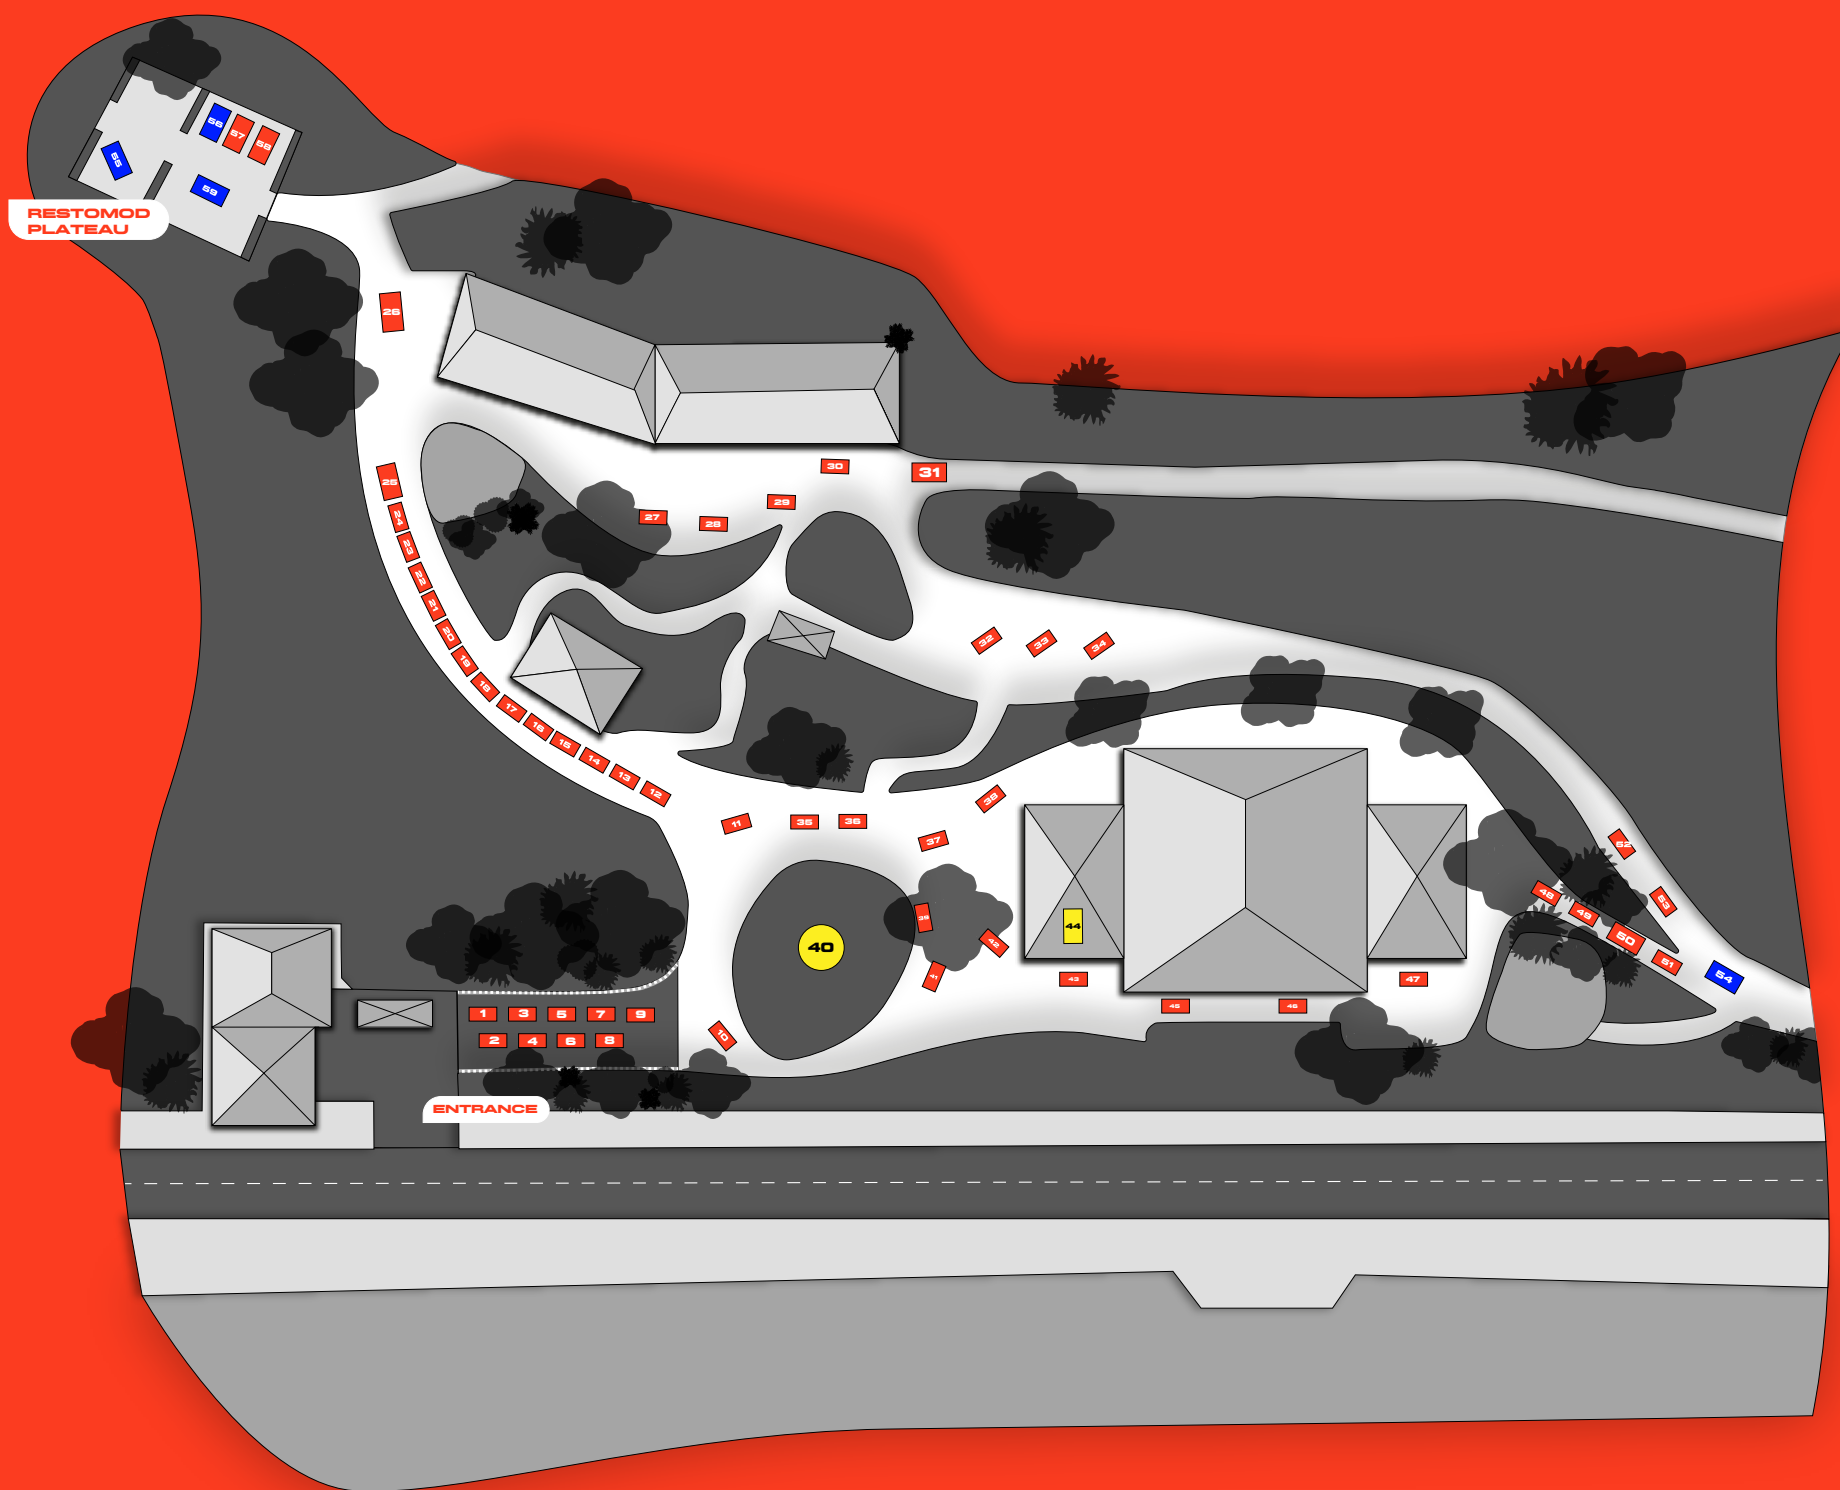

RESTOMOD PLATEAU

- 55 HOF Kins5
- 56 TS Automobili DEFENDER V8
- 57 Eccentrica V12 Pacchetto Titano
- 58 TWR Supercat
- 59 Bizzarrini 5300 GT

VILLA SUCOTA

- 60 Donkervoort P 24-RS
- 61 Gordon Murray Automotive T.50
- 62 Audi Sport Quattro
- 63 Audi Sport Quattro S1-Olympus Gr.B
- 64 Audi 90 Quattro IMSA-GTO
- 65 Audi A4 DTM
- 66 Audi Avant RS2
- 67 Audi RS 5 Avant
- 68 Audi R15 LeMans
- 69 Audi Formula E e-tron Fe07
- 70 Audi Dakar Rally
- 71 Audi R26 F1
- 72 Audi R18 E-tron Quattro