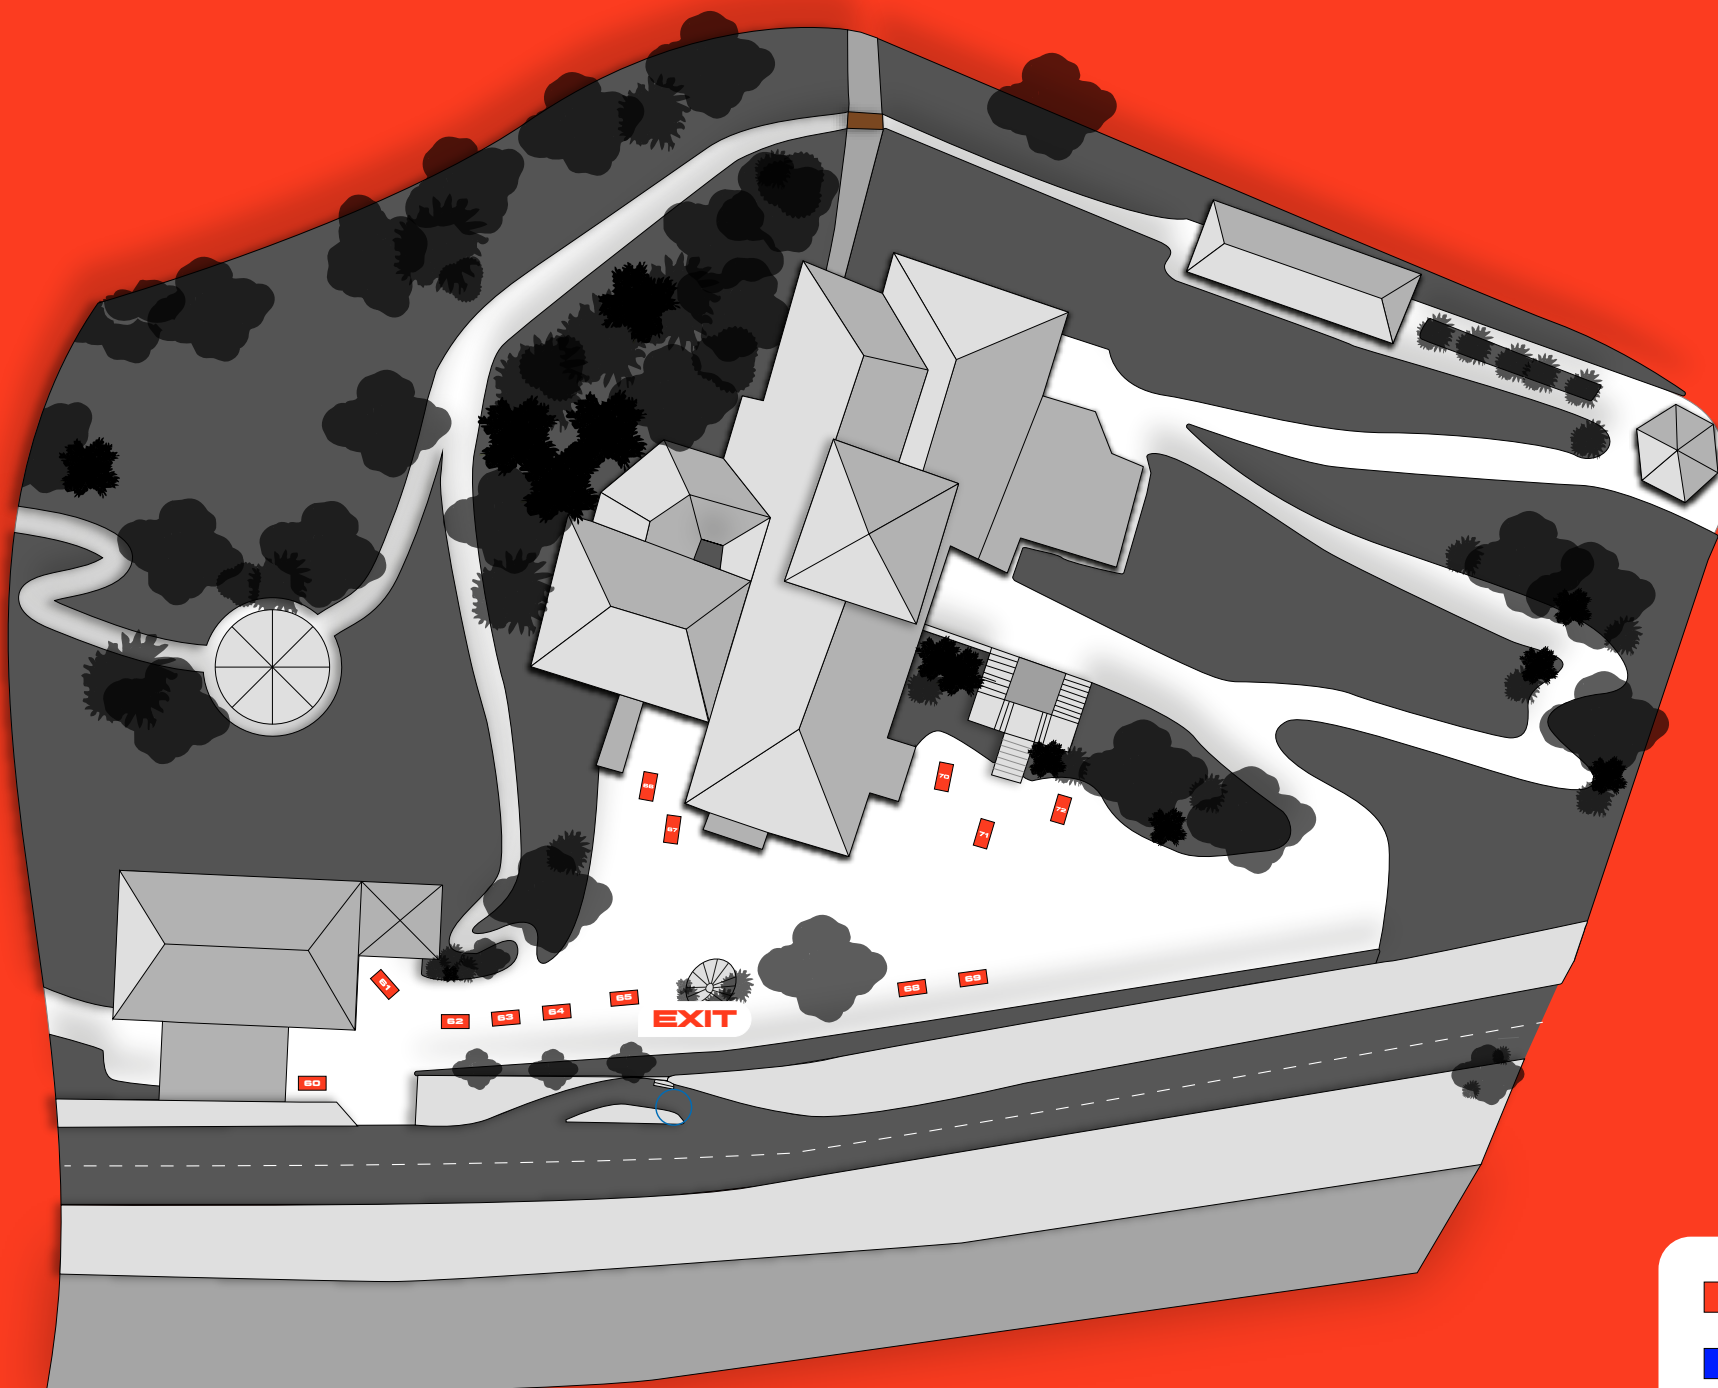

- AUTO PARTNER
- SOFT WORLD PREMIERE
- WORLD PREMIERE